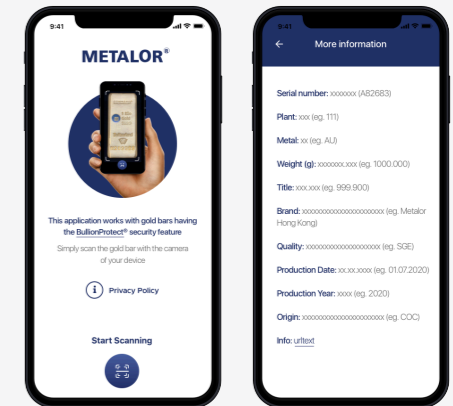

Direct details on the origin of the gold for every bar

Kilobars bearing the **bullionprotect** security feature

Specific grades, sources or certification **stamped directly on bars**: iso 24018, BGI, CoC

Biometric markings (overt & semi-covert embed in all bars to prevent any counterfeiting

METALOR ECOSYSTEM IS OFFERED TO ALL OUR CUSTOMERS!

(Geoforensic Passport validation, BullionProtect®, Metalor Check application)

THE REFINING CHARGES DEPEND ON THE TYPE OF SEGREGATION CHOSEN

(Mixed, single mine, segregated refining, CoC...)